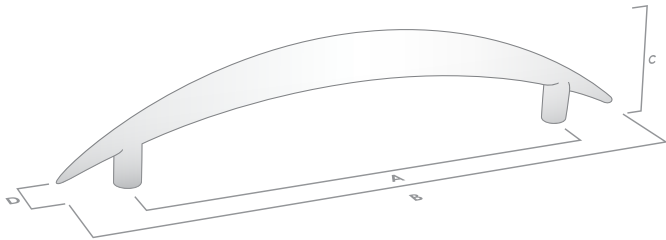

CRESCENT

The Contour Collection

Handle

Code	CTC (A)	Length (B)	Width (D)	Projection (C)	Finish
003.128.04	128mm	165mm	14mm	32mm	Matte Black
003.128.15	128mm	165mm	14mm	32mm	Satin Chrome

Available Finishes:

Matte Black

Satin Chrome